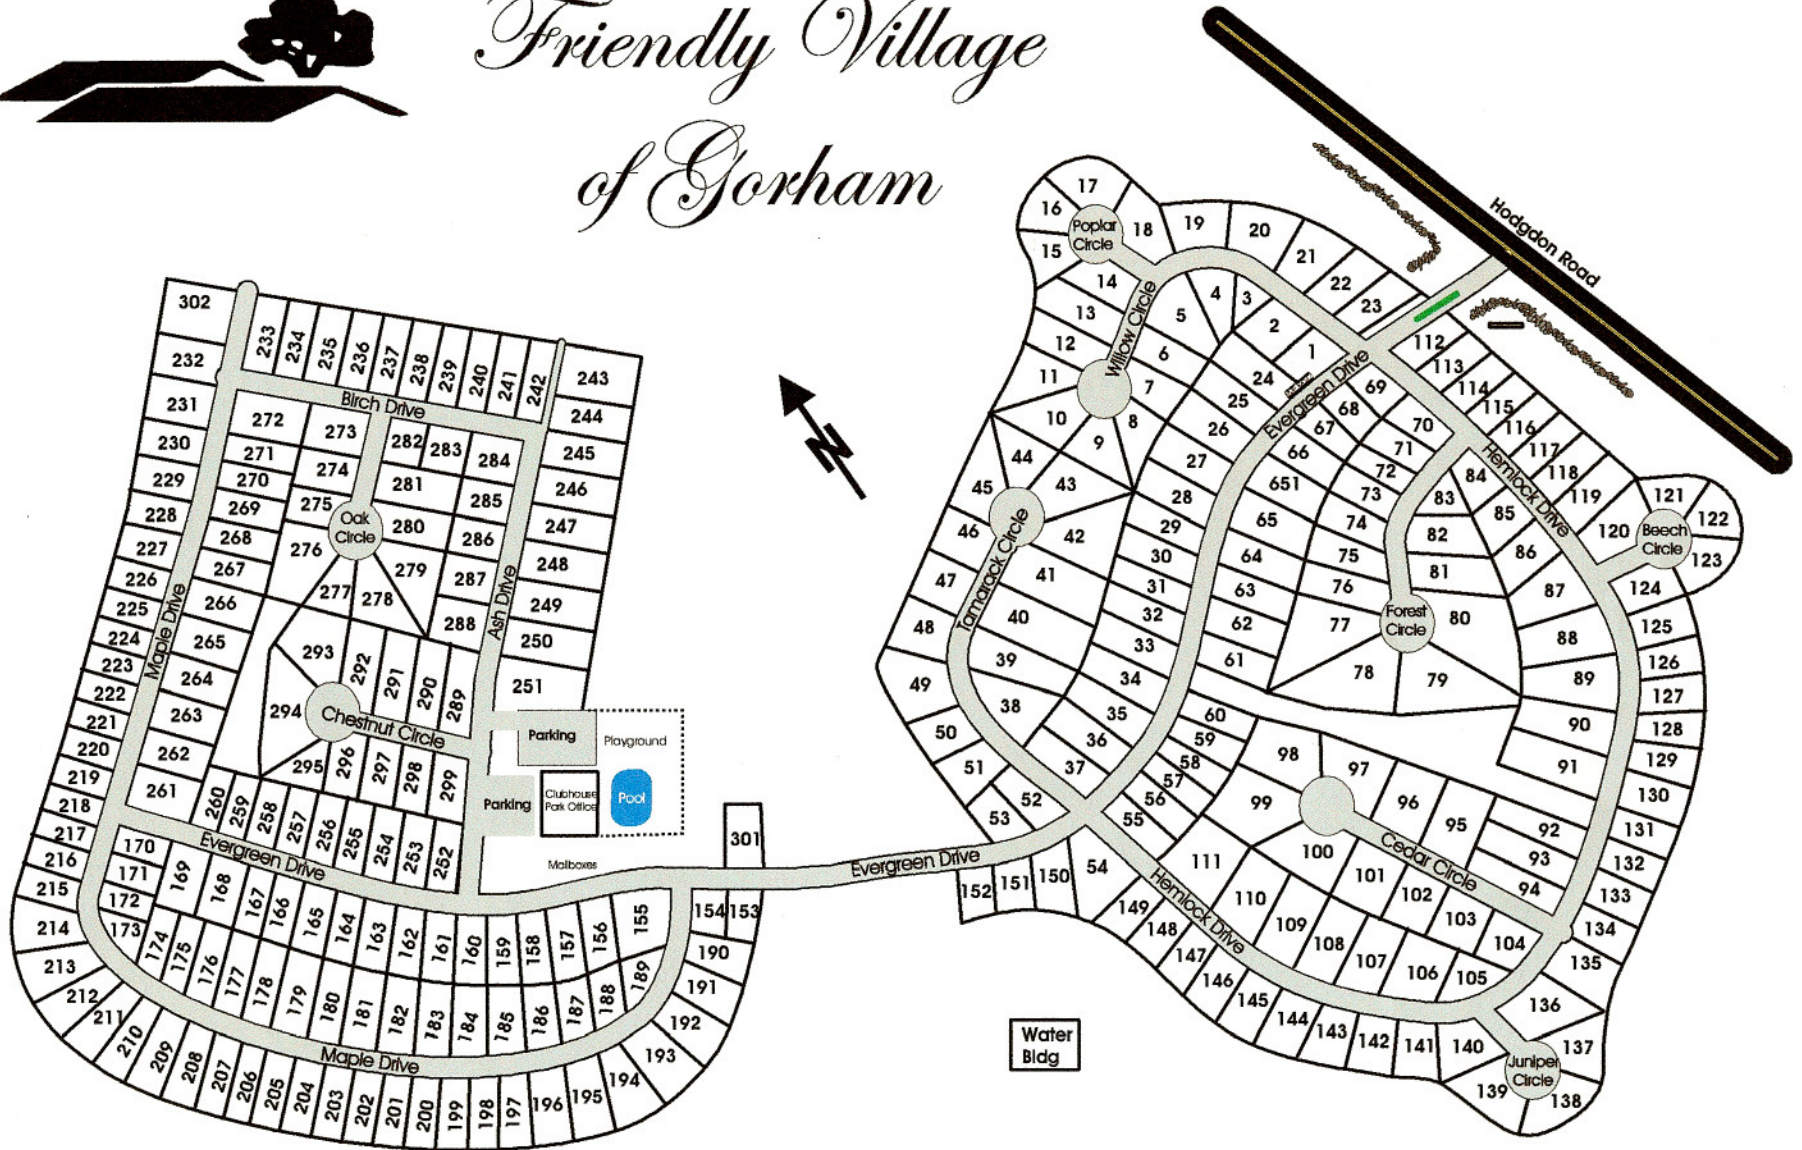

# Friendly Village of Gorham

**Park Office (207) 839-5577    Sales Office (207) 839-3303**  
**300 Ash Drive, Gorham, Maine 04038**

For directional use only  
 Mbdalwin 4/04

# Friendly Village of Gorham

**Park Office (207) 839-5577    Sales Office (207) 839-3303**  
**300 Ash Drive, Gorham, Maine 04038**

For directional use only  
 Mblatwin 4/04