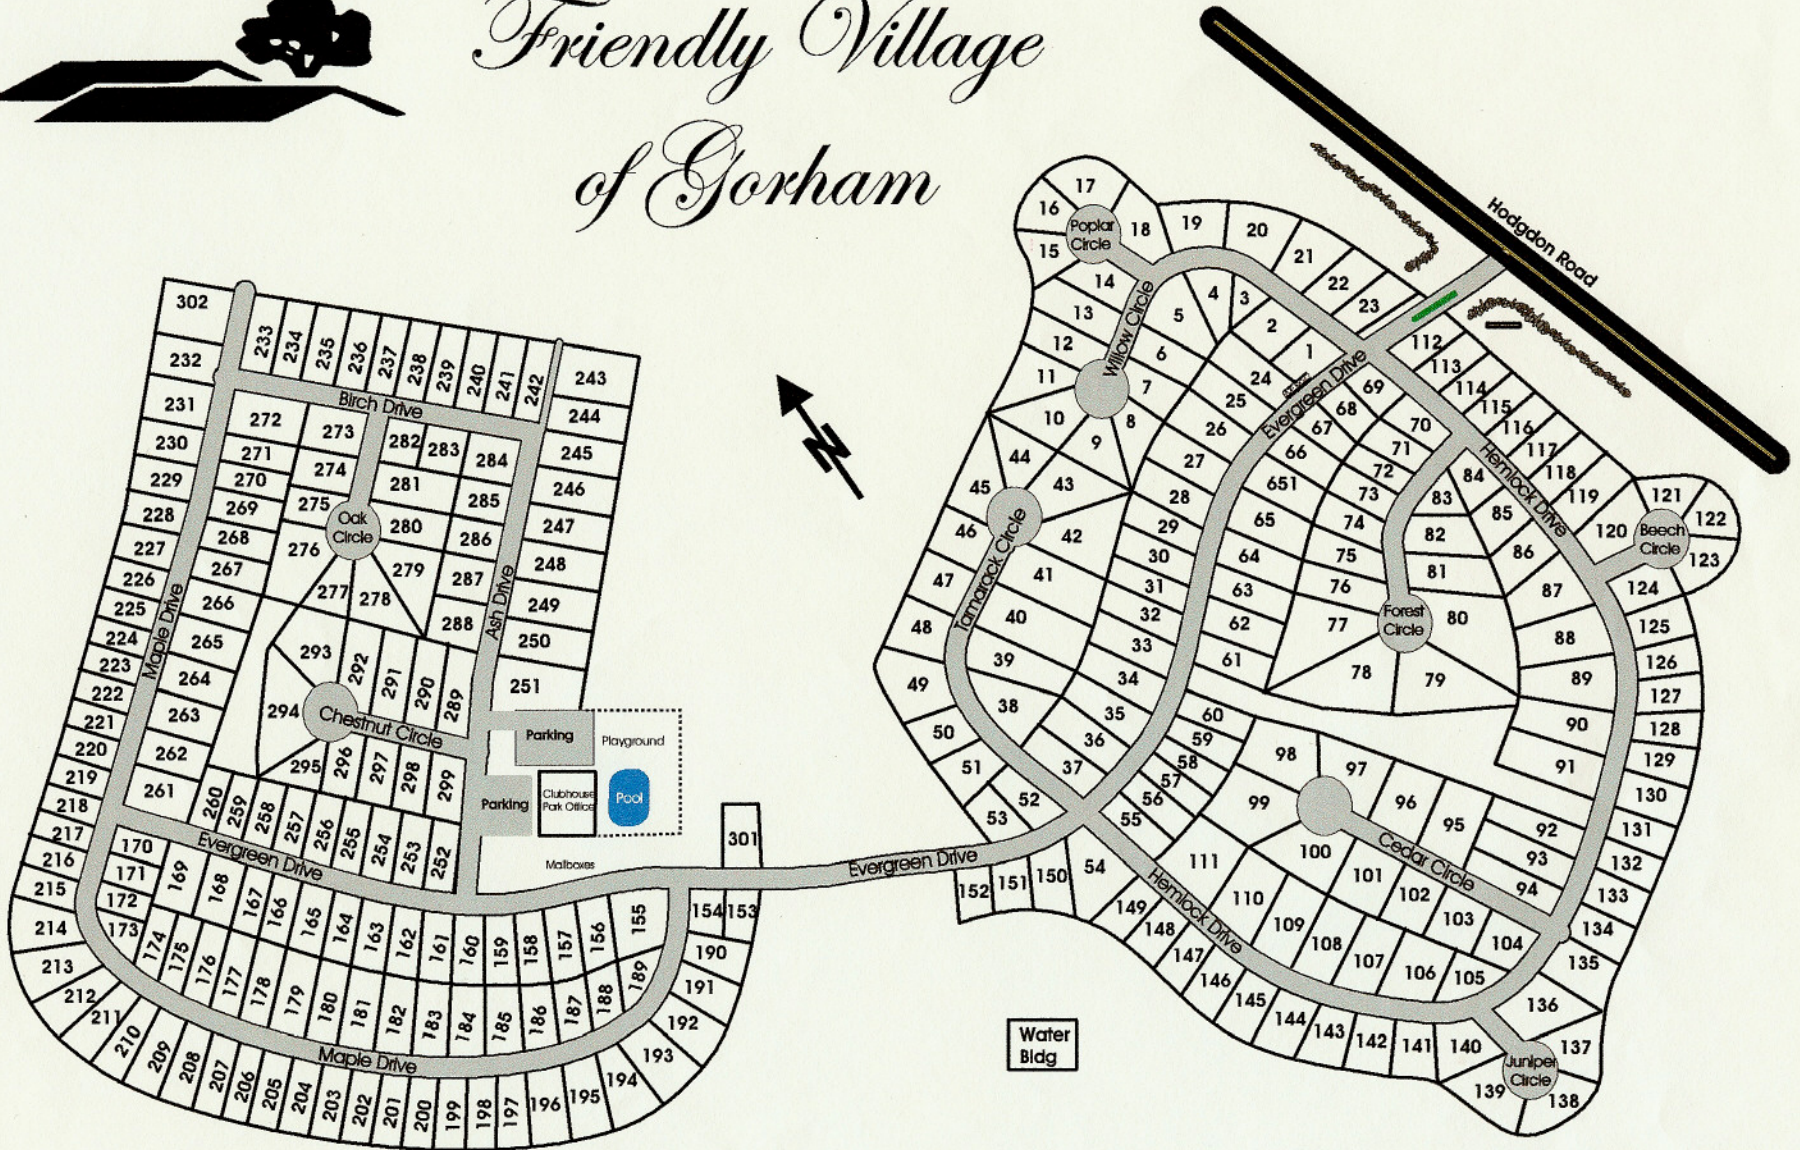

Friendly Village of Gorham

Park Office (207) 839-5577   Sales Office (207) 839-3303
300 Ash Drive, Gorham, Maine 04038

For directional use only
Mbdalwin 4/04