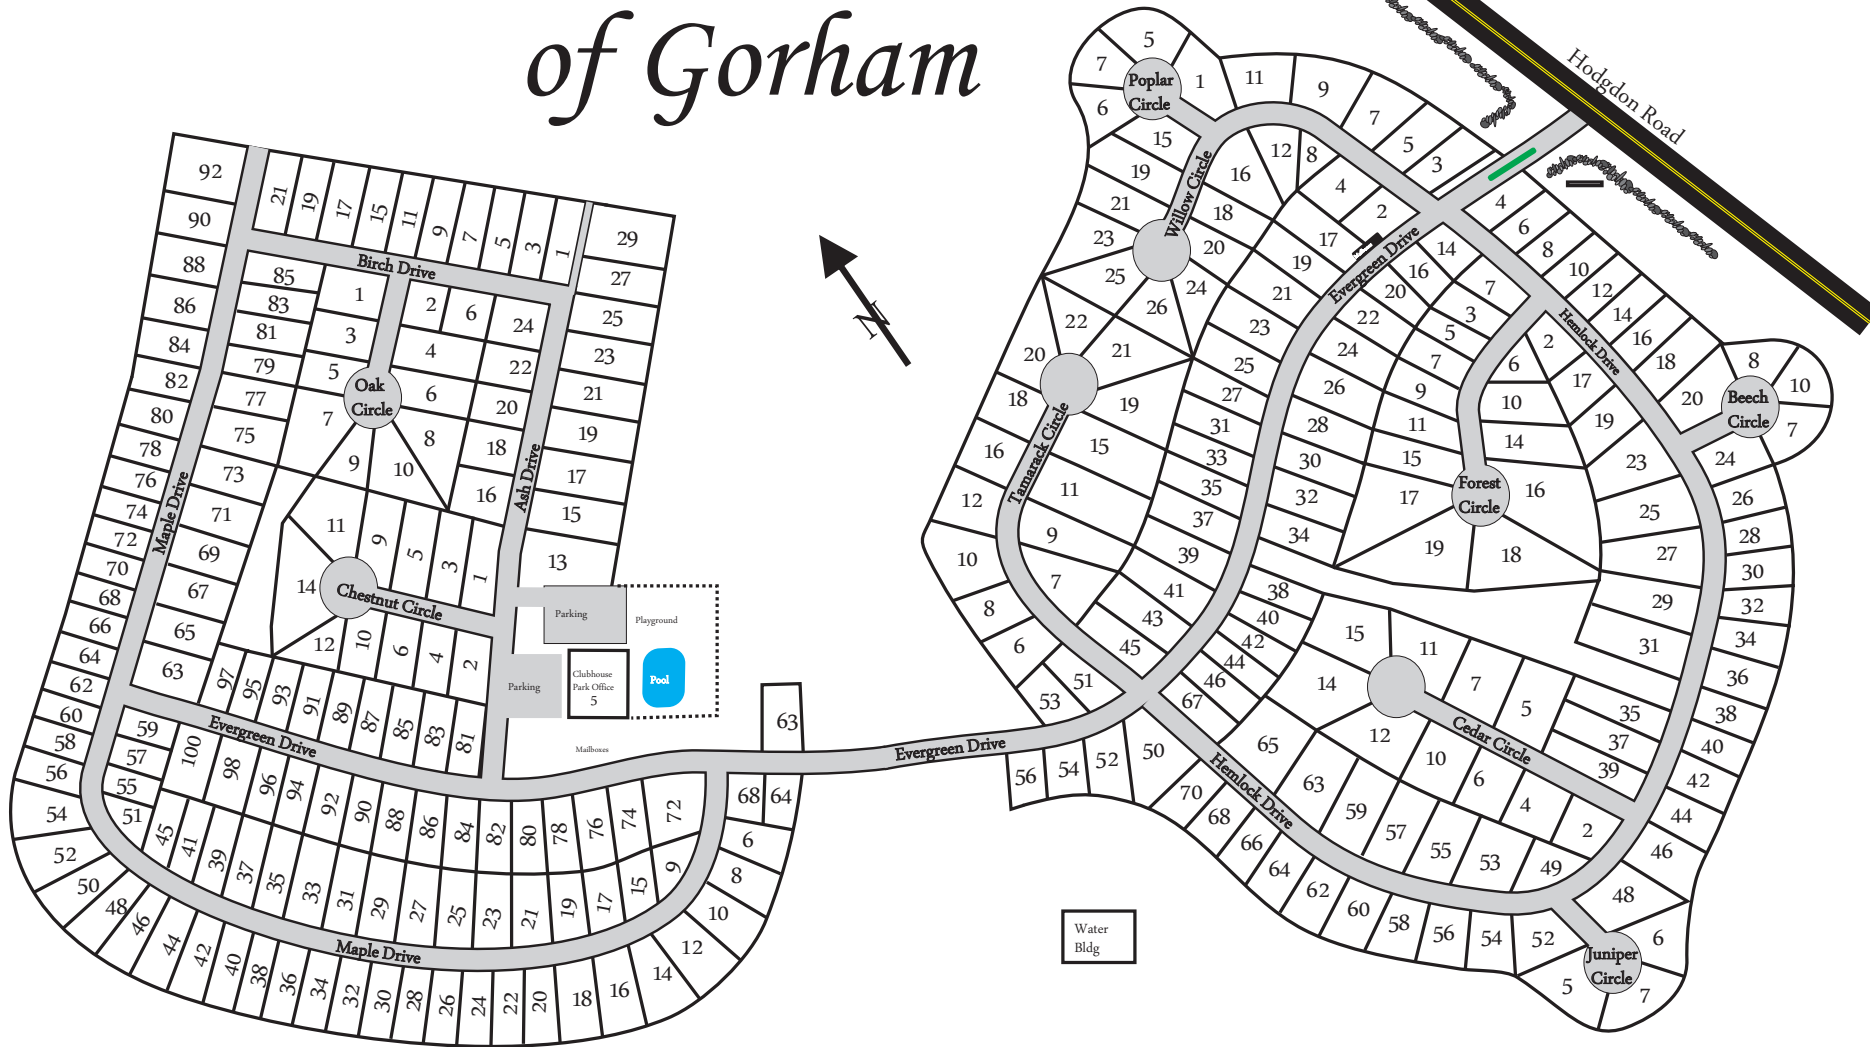

# Friendly Village of Gorham

Park Office (207) 839-5577 Sales Office (207) 839-3303  
300 Ash Drive, Gorham, Maine 04038

For directional use only  
Mbaldwin 4/08 FV13.911